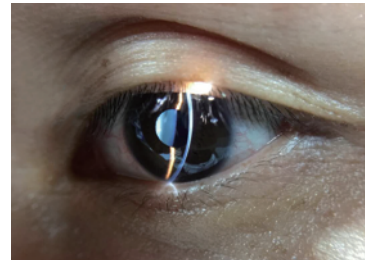

Specification

Model No.	S150
Magnification	6X
Illumination	● ● ●
Slit Length	≥ 12mm
Slit Width (min)	0~12mm continuously adjustable
Filter	Cobalt blue filter
Power	Li-ion battery 3.7V/3400mAh
Illumination	LED bulb 3V/1W
Working Time	More than 6 hours
Recharging Time	3.5 hours
Net Weigh	240 g (including battery)

Image Gallery:

FDA Approval

Shanghai MediWorks Precision Instruments Co.,Ltd.

Add: Hall 7, Ming Pu Plaza, No. 3279, San Lu Rd, Min Hang District,
Shanghai, 201100, China

Tel: +86-21-54260421 54260423 Fax: +86-21-54260425

Email: international@mediworks.biz

Follow Us on

www.mediworks.biz

201608B *Subject to change in design or specification without advance notification

Details Make the Difference